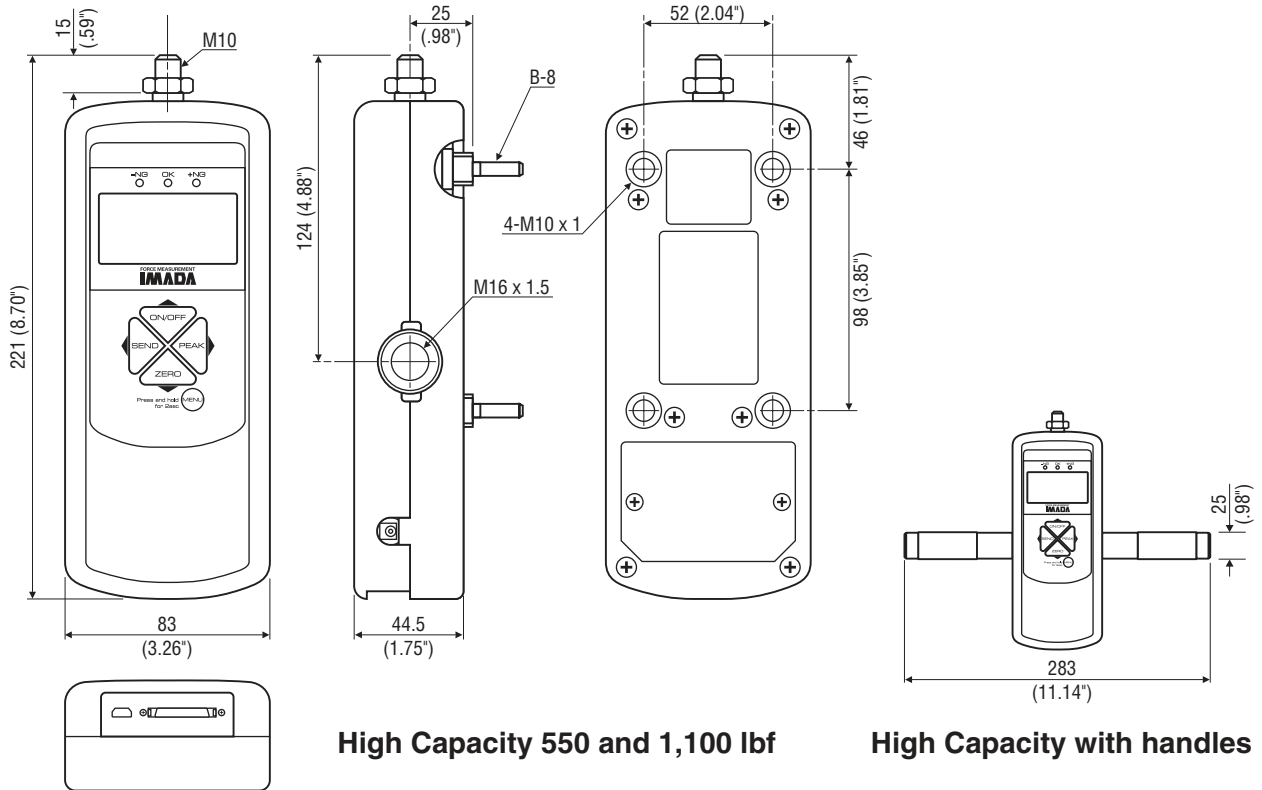

Models: ZTS/ZTA

Low Capacity up to 220 lbf

High Capacity 550 and 1,100 lbf

High Capacity with handles