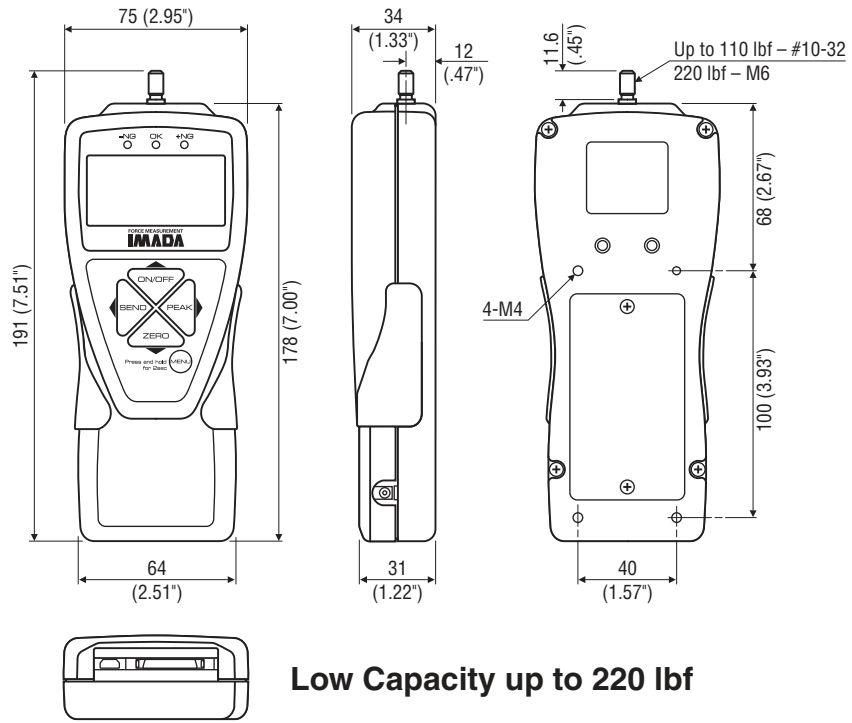

Models: ZTS/ZTA

Low Capacity up to 220 lbf

High Capacity 550 and 1,100 lbf

High Capacity with handles